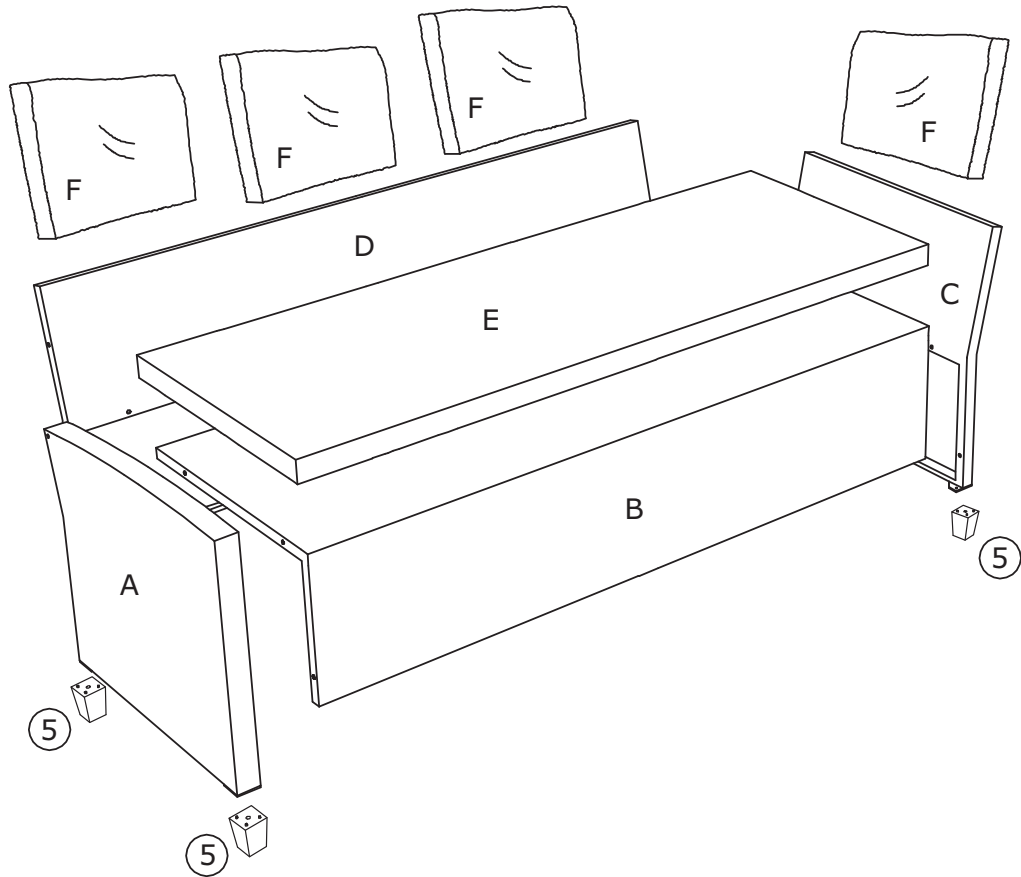

1

1x6 Bolt M6x40 mm	4x6 Flat Washer Ø14x1.0 mm	9x1 Allen key 4x25x98 mm

50%		50%	50%