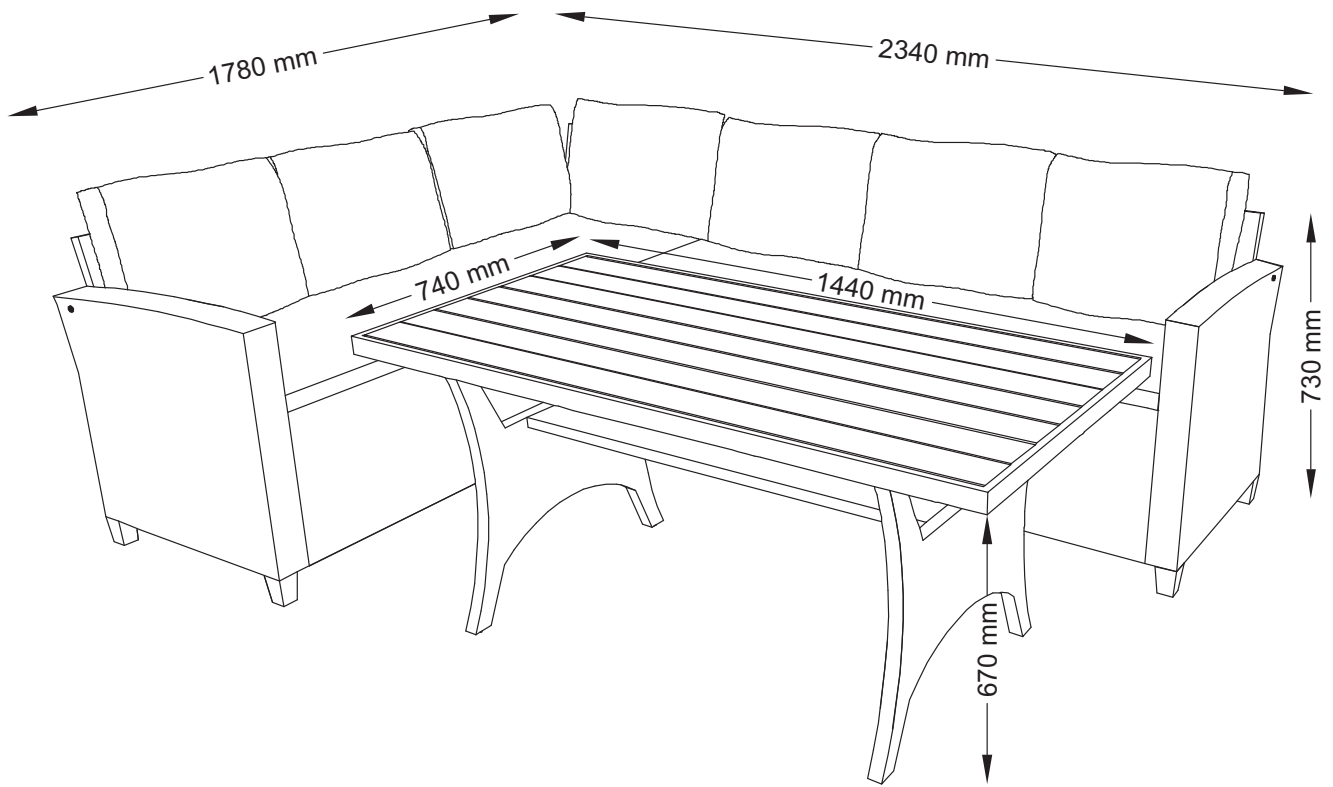

STANSTED CORNER SOFA

77048100002

CARTON CONTENT:

BOX 1/3

Seat left
1600x580x330 mm

Seat Right
1600x580x330 mm

Leg Table
690x630x110 mm

Support Table
970x255x20 mm

Cushion Left+Right
1600x580x80 mm

Pillow Left+Right
510x400x160 mm

AI INCLUDED BOX-01

Hardware

BOX 2/3

Arm left
640x575x90 mm

Arm left
670x610x65 mm

Backrest left
1600x670x65 mm

Arm right
640x575x90 mm

Backrest right
1600x670x65 mm

BOX 3/3

(Z)

Top table
1440x740x45 mm

Arm left
640x575x90 mm

Seat left
1600x580x330 mm

Arm left
670x610x65 mm

Backrest left
1600x670x65 mm

Cushion Left+Right
1600x580x80 mm

Pillow Left+Right
510x400x160 mm

Arm right
640x575x90 mm

Seat Right
1600x580x330 mm

Backrest right
1600x670x65 mm

Leg Table
690x630x110 mm

Support Table
970x255x20 mm